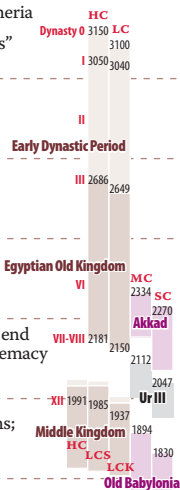

Before Flood A prosperous civilization; iron, etc.

After Flood Eden gone; Ice Age and Stone Age

Prehistory

History

◀ 3200 Rise of Sumeria

◀ 3150/3100 "Menes" unites Egypt

3000

2750

2500

2250

2000

1750

EGYPTIAN CHRONOLOGY	
... DYNASTIES 1-10	
HC	High chronology (Murnane, Clayton, Shaw)
LC	Low chronology (Baines, Malek)
... DYNASTIES 11-17	
HC	High chronology (Murnane/Clayton; cf. Baines/Malek)
LCS	Low chronology (Shaw)
LCK	Low chronology (Kitchen)
... DYNASTY 18	
HC	High chronology (Murnane, Clayton)
LC	Low chronology (Shaw; cf. Kitchen)
ANE CHRONOLOGY	
MC	Middle chronology
SC	Short chronology (conventional)

Genesis 10-11

Gen 12-50

The Patriarchs

Job

Abraham ◀ 2090 Abram enters Canaan

Isaac

Jacob

Joseph

Egypt

◀ 1875 Jacob moves to Egypt; start of Israel's 430-yr. sojourn